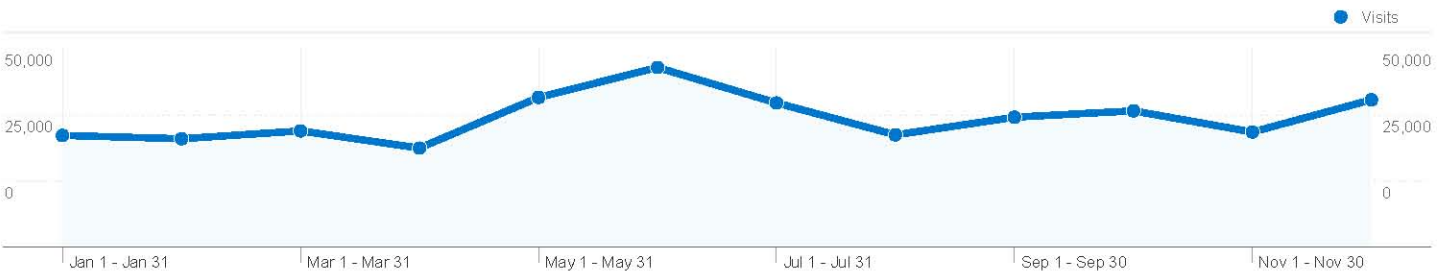

**Site Usage**

609,803 Visits

56.33% Bounce Rate

1,691,804 Pageviews

00:02:10 Avg. Time on Site

2.77 Pages/Visit

45.01% % New Visits

**Visitors Overview**

**Site Usage**

**516,205** Visits

**54.49%** Bounce Rate

**1,545,265** Pageviews

**00:02:19** Avg. Time on Site

**2.99** Pages/Visit

**45.00%** % New Visits

**Visitors Overview**

**Visitors**  
**241,844**

**Map Overlay**

**Traffic Sources Overview**

- **Search Engines**  
347,234.00 (67.27%)
- **Direct Traffic**  
128,025.00 (24.80%)
- **Referring Sites**  
40,932.00 (7.93%)
- **Other**  
14 (> 0.00%)

**Site Usage**

**390,094** Visits

**54.95%** Bounce Rate

**1,196,190** Pageviews

**00:02:15** Avg. Time on Site

**3.07** Pages/Visit

**52.30%** % New Visits

**Visitors Overview**