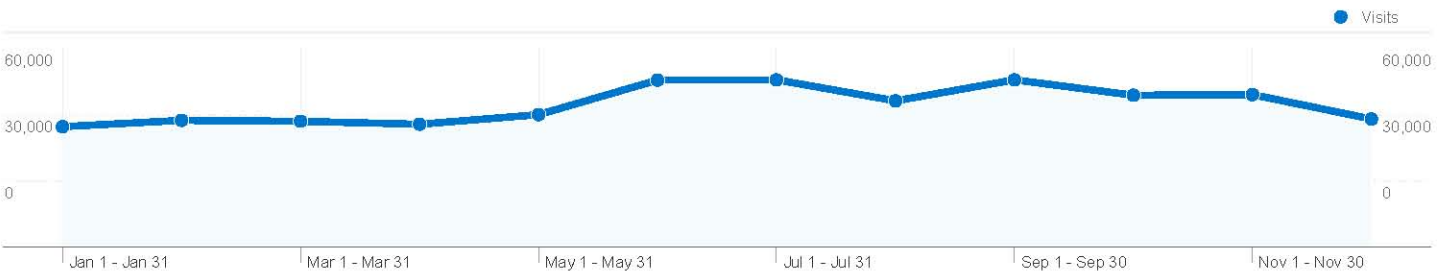

**Site Usage**

609,803 Visits

56.33% Bounce Rate

1,691,804 Pageviews

00:02:10 Avg. Time on Site

2.77 Pages/Visit

45.01% % New Visits

**Visitors Overview**

**Visitors**  
 292,671

**Map Overlay**

**Traffic Sources Overview**

- **Search Engines**  
455,248.00 (74.65%)
- **Direct Traffic**  
107,722.00 (17.67%)
- **Referring Sites**  
46,833.00 (7.68%)

**Content Overview**

**Site Usage**

**516,205** Visits

**54.49%** Bounce Rate

**1,545,265** Pageviews

**00:02:19** Avg. Time on Site

**2.99** Pages/Visit

**45.00%** % New Visits

**Visitors Overview**

**Site Usage**

**390,094** Visits

**54.95%** Bounce Rate

**1,196,190** Pageviews

**00:02:15** Avg. Time on Site

**3.07** Pages/Visit

**52.30%** % New Visits

**Visitors Overview**